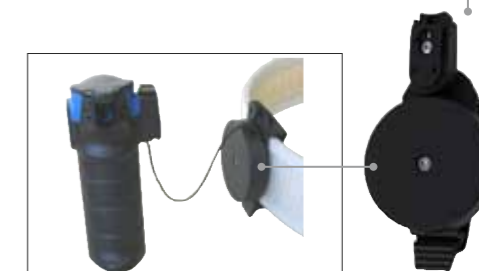

GEAR-BACK RETRACTABLE SYSTEM RB2706

Prevents loss of your irritant agent spraying device while in action with minimum resistance during use.