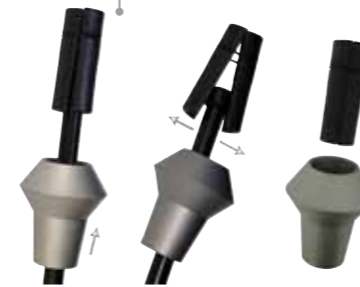

BATON WINDOW BREAKER RB1501