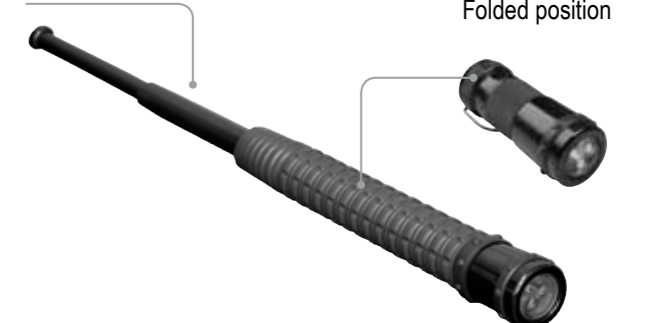

High-quality metal expandable batons. They are made in hardened (police) versions in five different lengths with two types of handles. The baton is opened by sharp flick and stays firmly fixed in this position. The baton serves for fast self-defense in different conflict situations.

Folded position

BATON WINDOW BREAKER RB1501

SWIVELING HOLDER RB1502

METALLIC CLIP RB1504

BATON STRAP RB1506

ACCESSORIES FOR EXPANDABLE BATONS

FLASHLIGHT BATON RB1503

MIRROR BATON RB1505