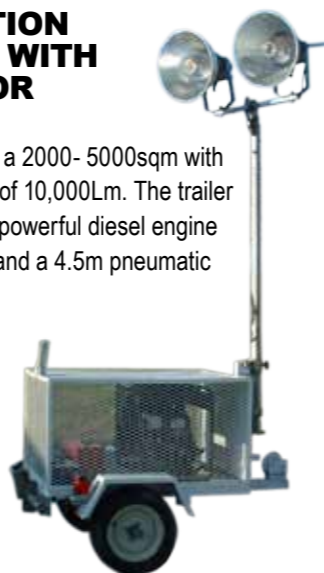

ILLUMINATION TERMINAL WITH GENERATOR RB3411

Capable of lighting a 2000- 5000sqm with illumination output of 10,000Lm. The trailer is equipped with a powerful diesel engine for long operation and a 4.5m pneumatic telescopic mast.