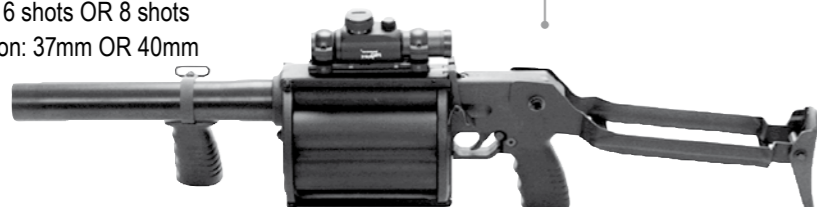

37/38-40mm MULTI LAUNCHER RB1805

- Double action trigger
- Safety: Trigger lock
- Caliber: 37/38mm OR 40mm
- Capacity: 6 shots OR 8 shots
- Ammunition: 37mm OR 40mm

HANDGUN LAUNCHER RB1806

37/38 – 40 mm Riot handgun, characterized by its small size, light weight and easiness to carry and use.
Firing Range of: 100-130 meters.