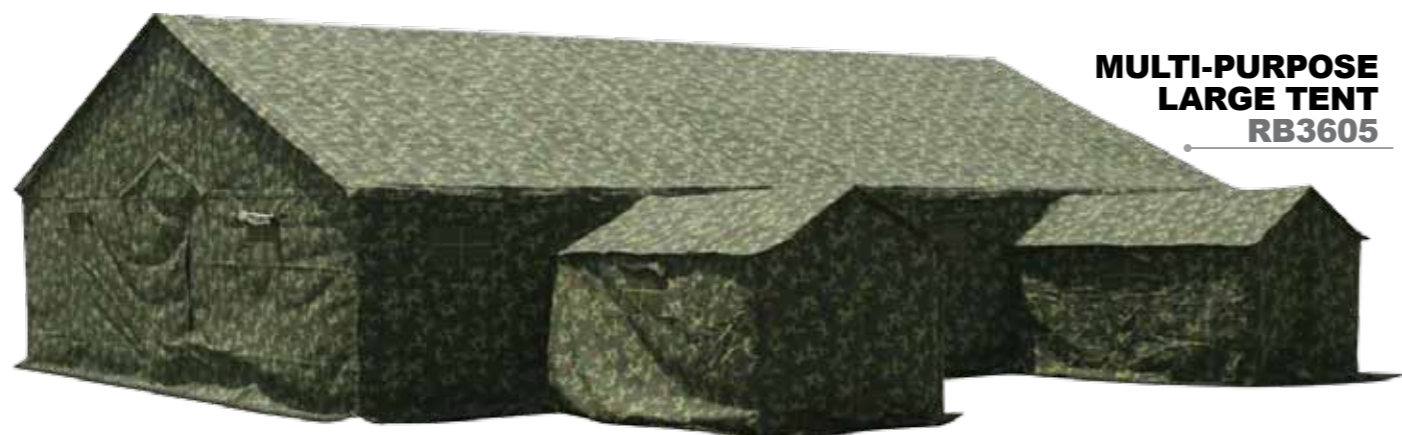

For immediate deployment in any emergency. Waterproof and easy to assemble and disassemble.

MULTI-PURPOSE LARGE TENT RB3605

SURVEILLANCE AEROSTAT RB3701

A self-contained, versatile, easily transportable, cost-effective tactical system comprises a tethered balloon, filled with Helium gas, Stabilized Mini Payload, Portable Ground Control Station (PGCS), Power and Data Link between the PGCS and the Balloon via the Tether.